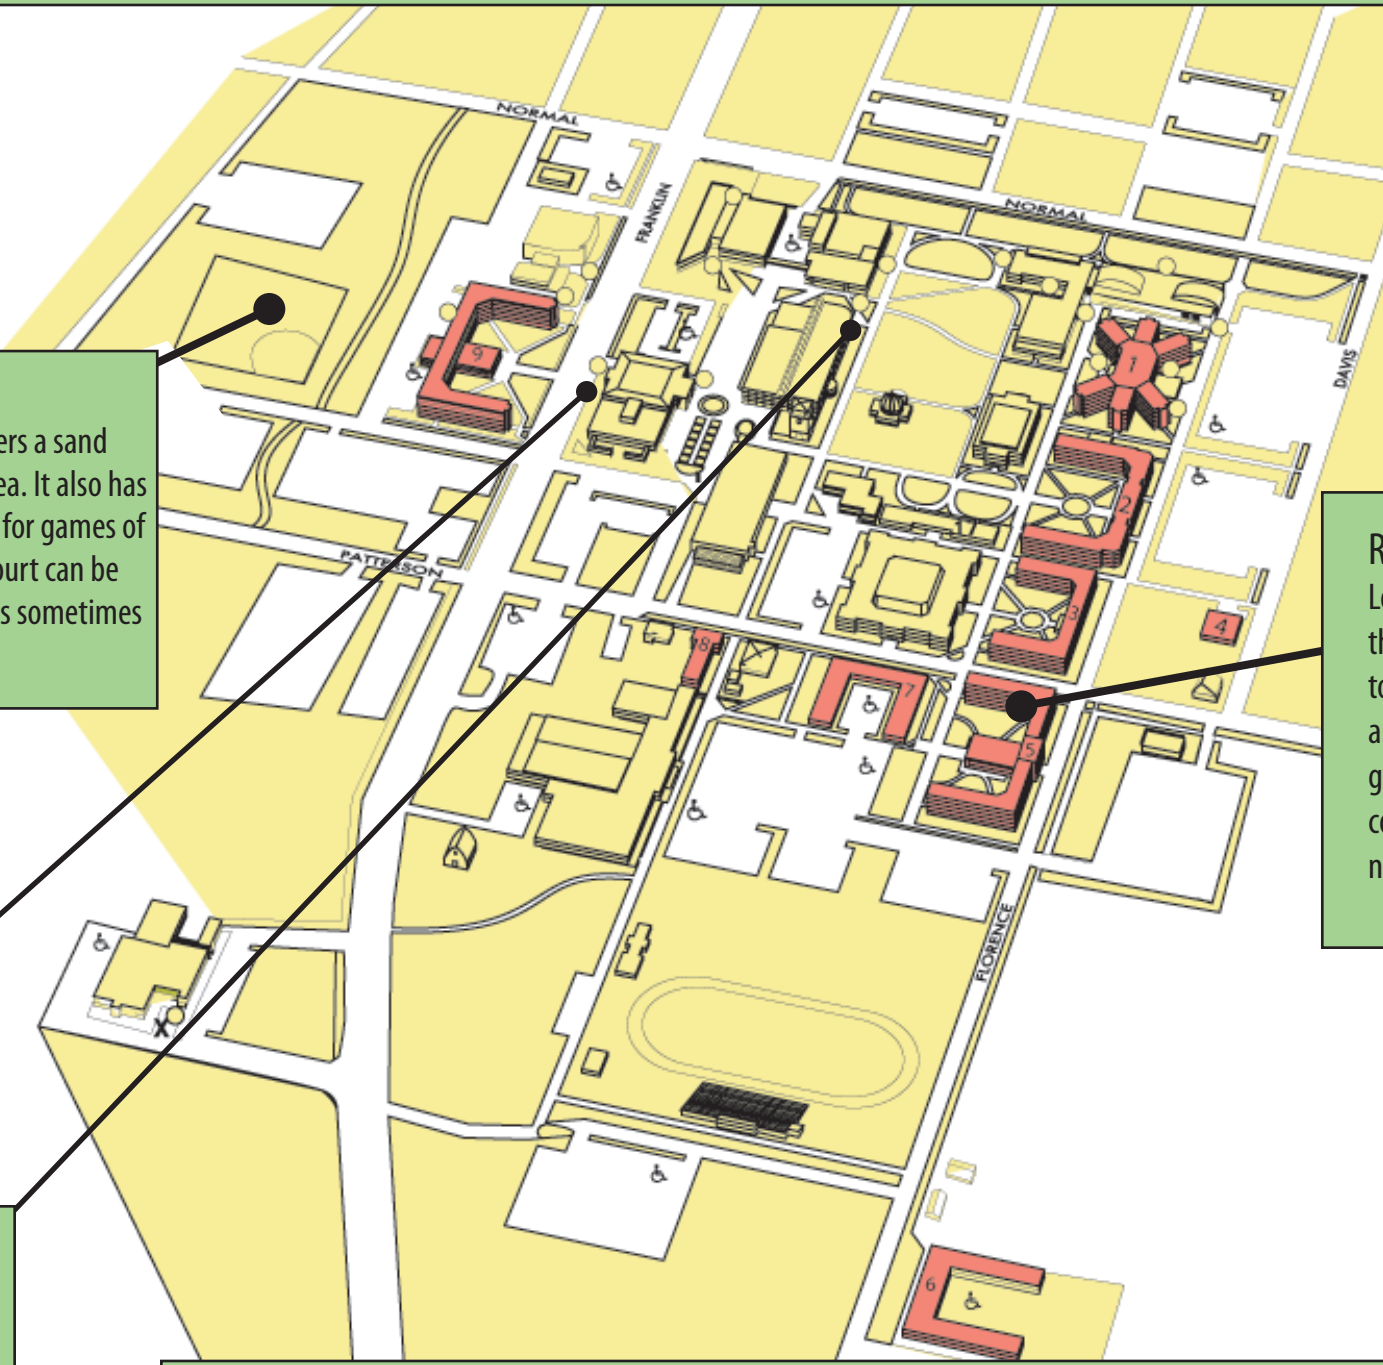

Campus Reference Map

Features

Student Recreation Field
 Located behind Centennial Hall, the field offers a sand volleyball court and a barbecue pit/picnic area. It also has a baseball diamond and a large field perfect for games of football, frisbee and soccer. The volleyball court can be reserved by calling x4961 or x4830. The fields sometimes are used by club and intramural sports.

Student Union Building
 The SUB offers dining as well as a study lounge, the Take Five Gameroom and the Down Under. There is also a large-screen TV on the bottom level.

The Quad
 With its great central location, the Quad is perfect for games of catch, napping and studying. The University offers wireless internet, so it is a good place to take your laptop.

- * *Thousand Hills State Park* offers hiking and biking trails of varying degrees of difficulty. There's a lake for boating and fishing and a beach open seasonally for a small fee. The park is located off Highway 6.
- * *Rainbow Basin* is a park perfect for nature lovers. Rainbow Basin is located south of the University Farm off Boundary Road.
- * *Leisure World* has both a bowling alley and a skating rink. It is located on Illinois Street.
- * *Downtown Cinema 8* on the Square runs current movies. Its Web site lists movies and times. An adult ticket costs \$7. No student discount is offered. www.downtowncinema8.com
- * *The Square* is the downtown business district of Kirksville. It is home to a selection of speciality stores and services.

Enter Drawing for Gift Cards and Merchandise Giveaways
 Sample Gourmet Foods
 Door Prizes

North side of the Downtown Square
 Open Monday thru Saturday 10 a.m. to 6 p.m.