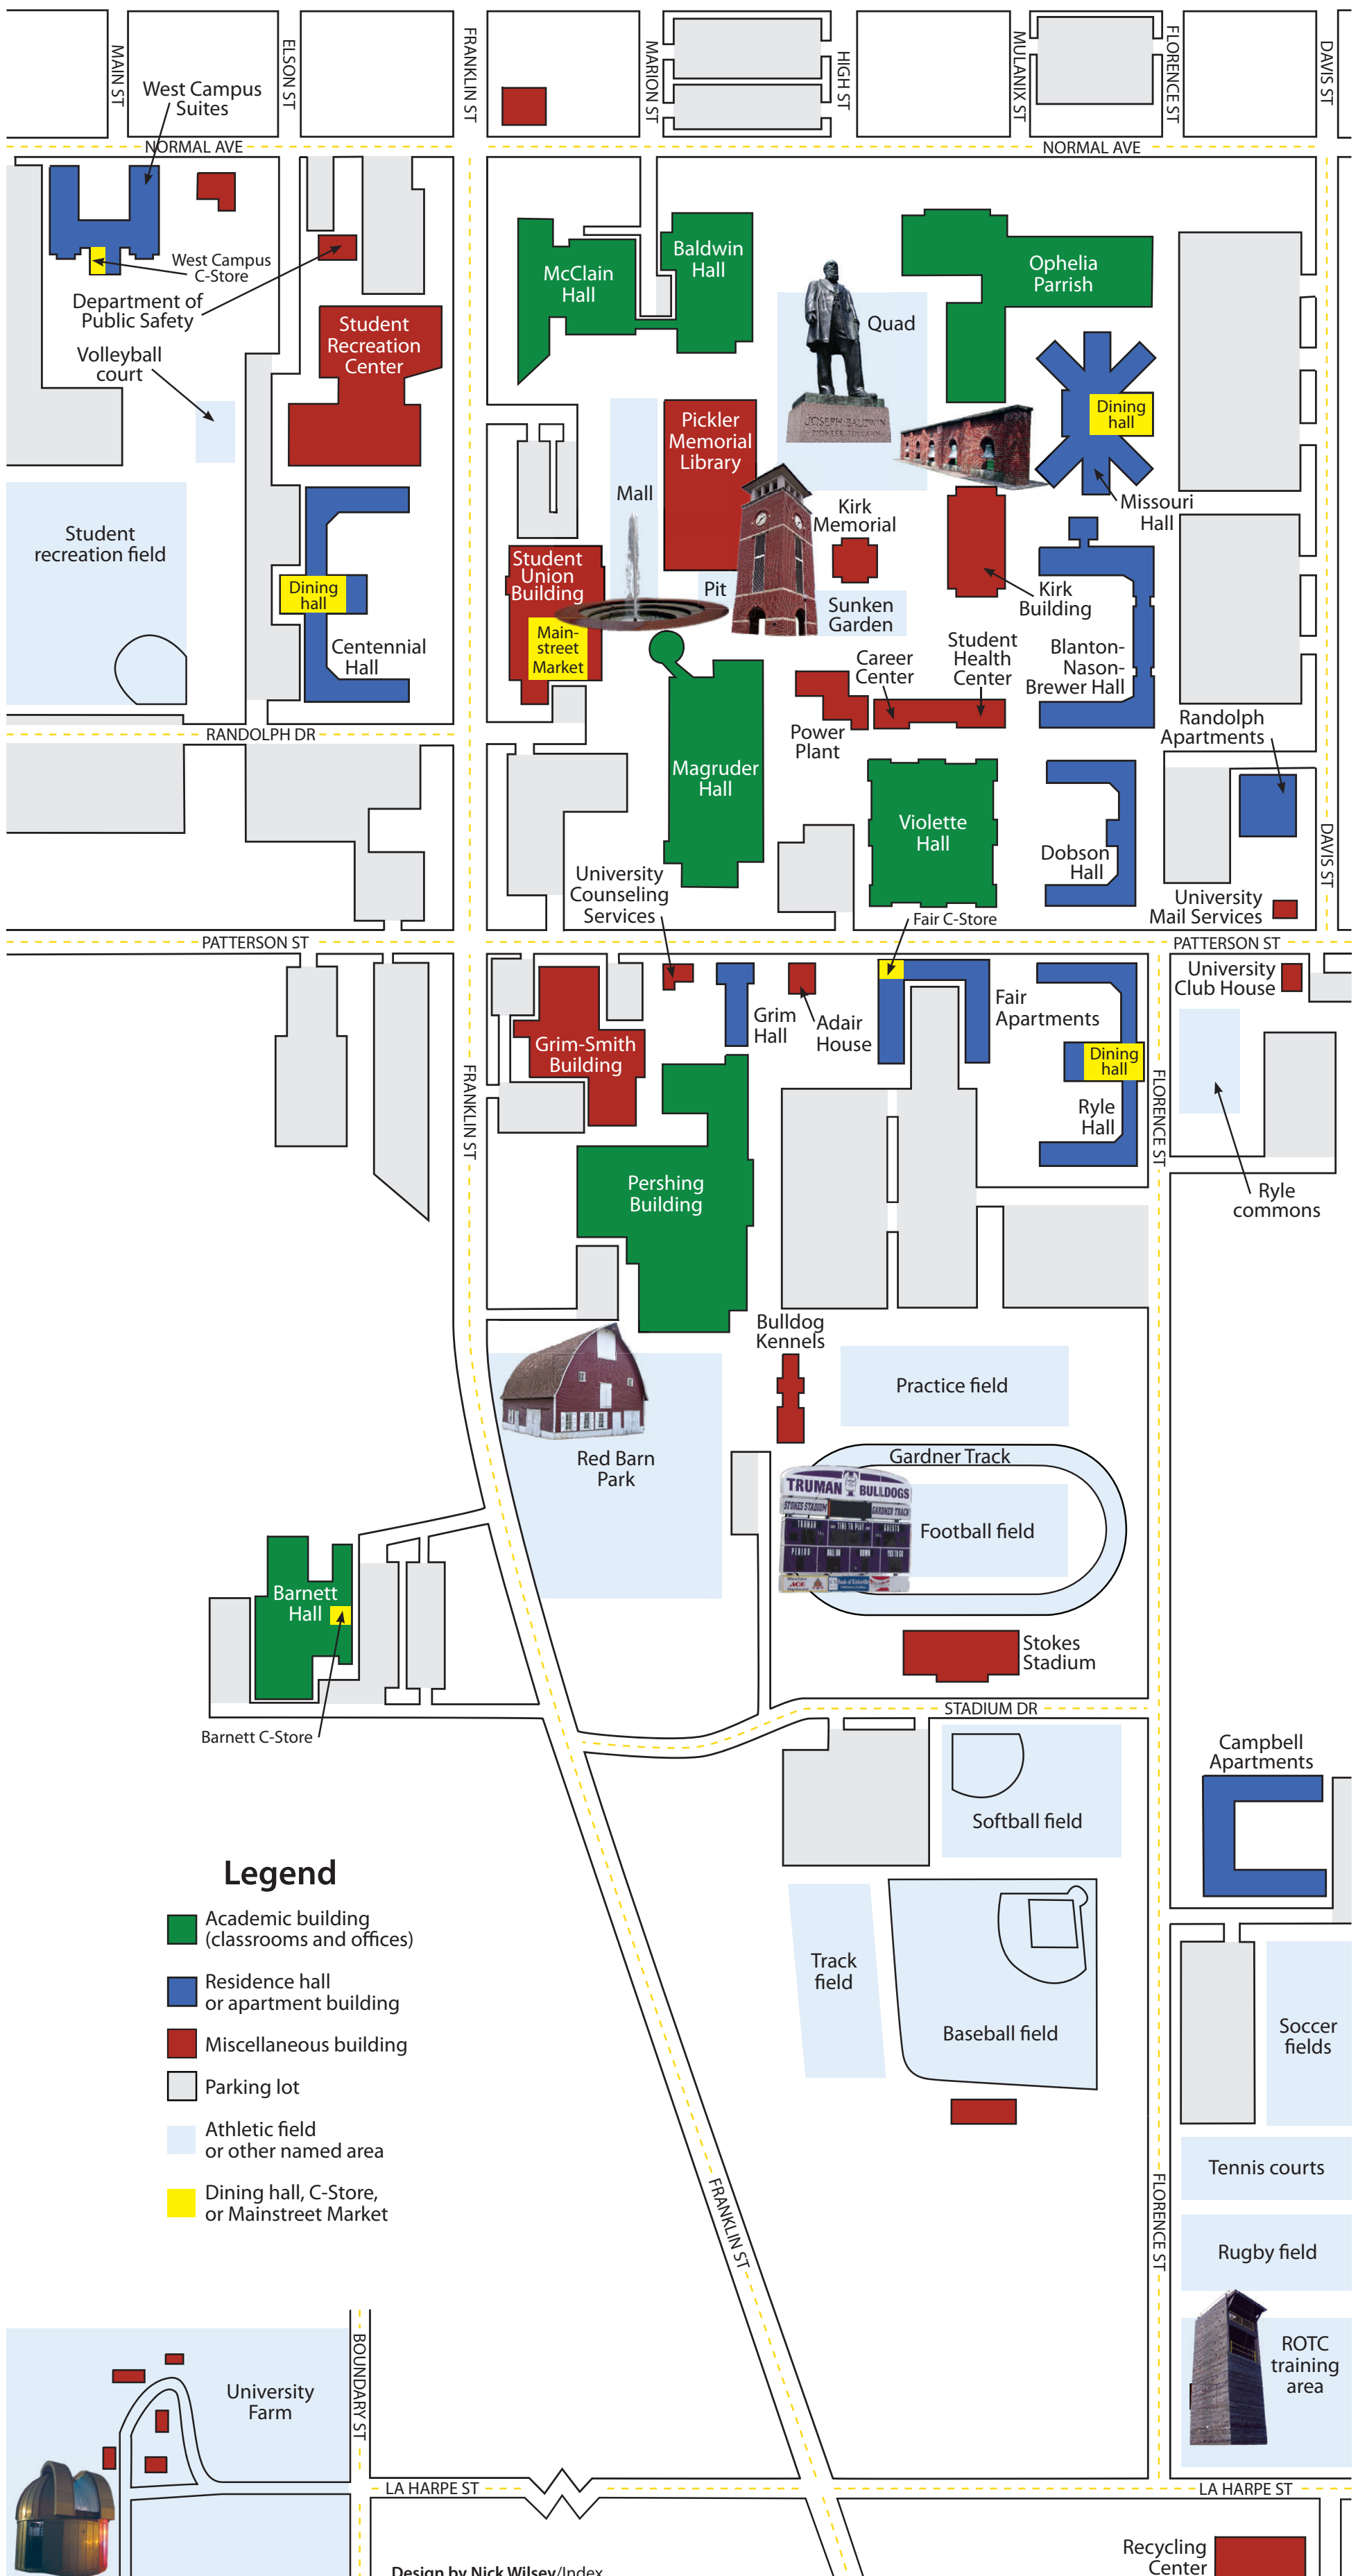

2008 campus map

Legend

- Academic building (classrooms and offices)
- Residence hall or apartment building
- Miscellaneous building
- Parking lot
- Athletic field or other named area
- Dining hall, C-Store, or Mainstreet Market

Design by Nick Wilsey/Index

Recycling Center