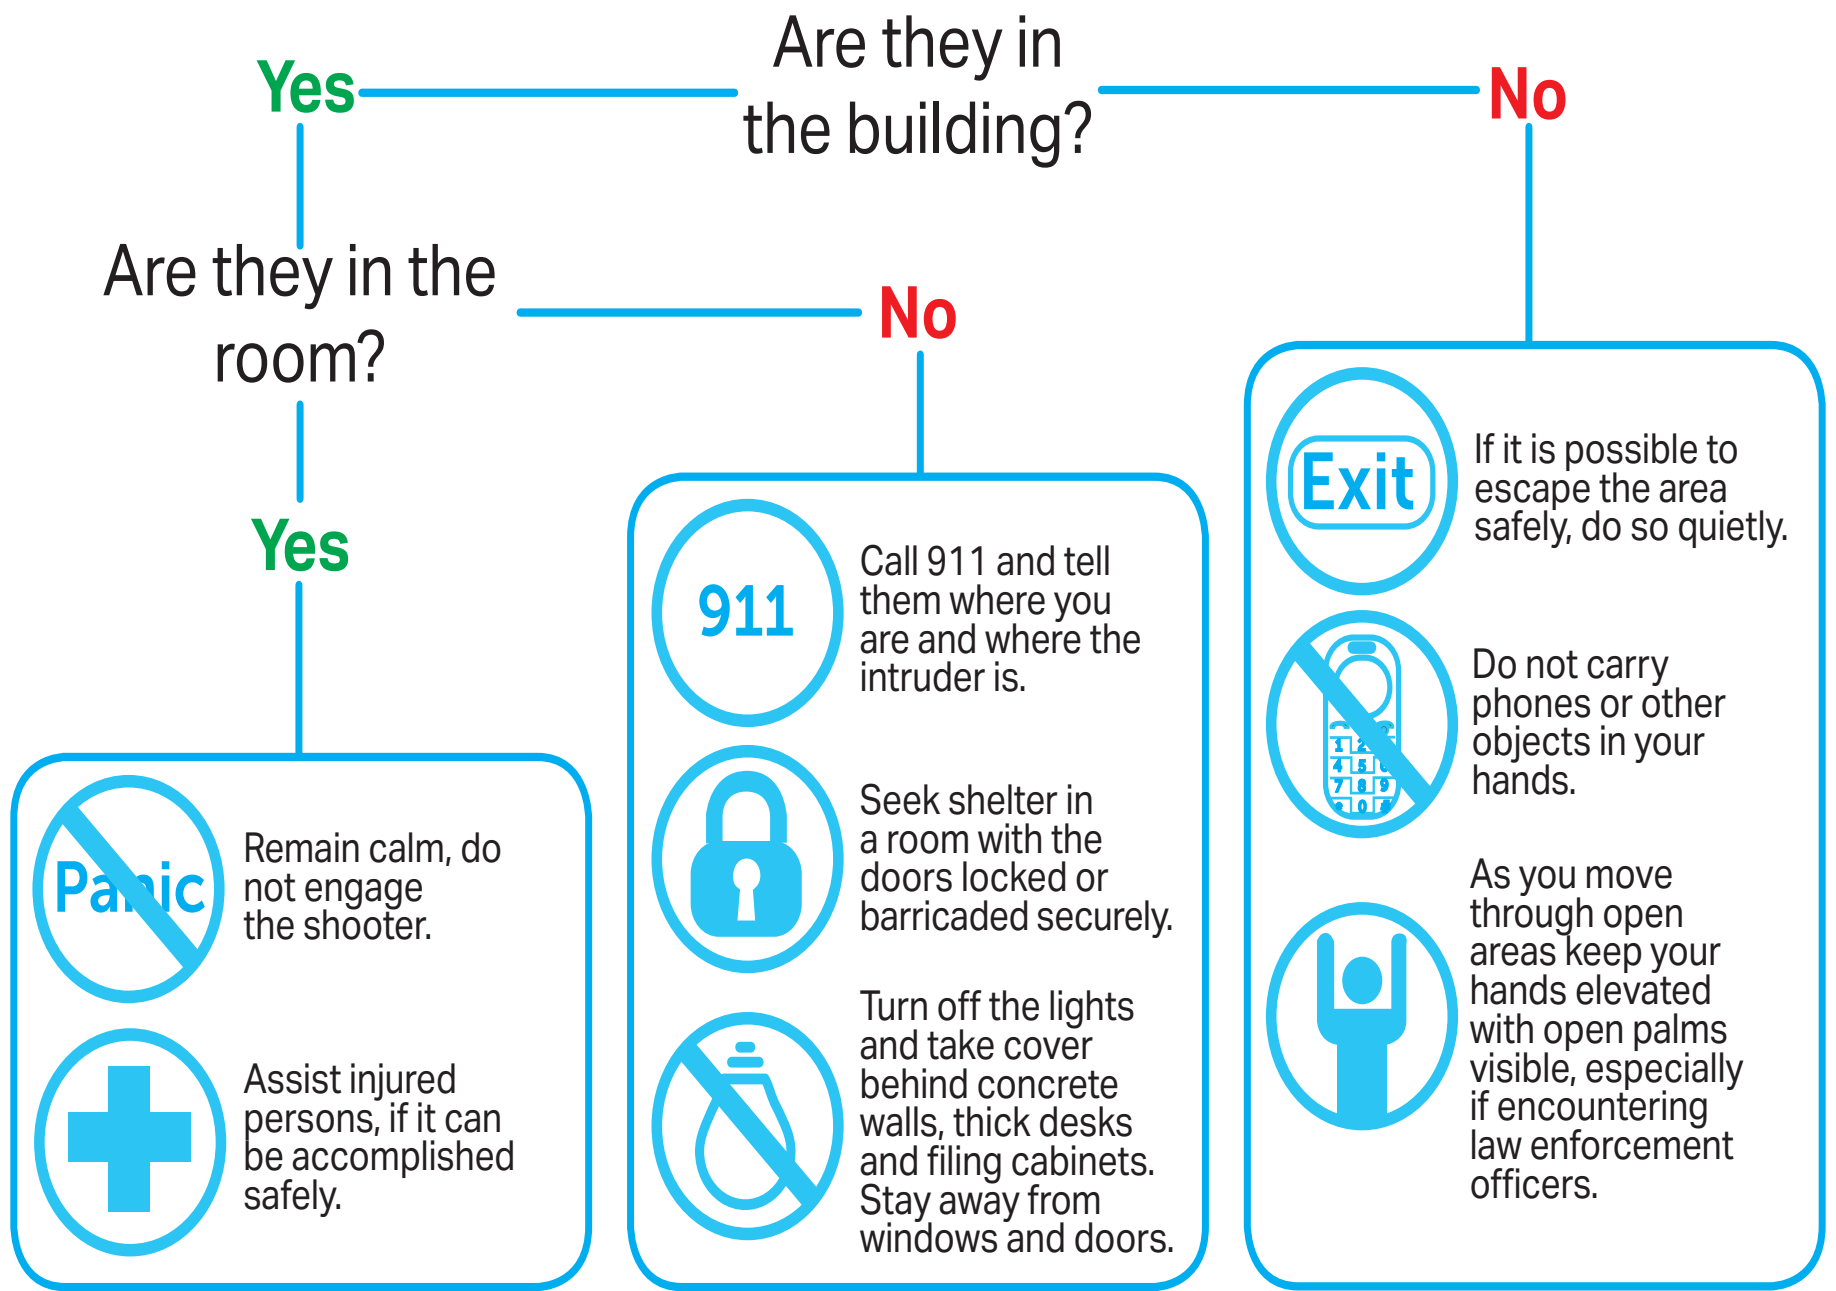

What to do during an active shooter situation

The Department of Public Safety recently updated the University Emergency Procedures to include detailed instructions about what to do in the event of an active shooter on campus.

In the event of an intruder/active shooter:

We're a summer vacation's best friend.

An easier trip to just about anywhere starts with a fast flight to St. Louis for convenient connections. It's affordable and parking is free at most airports, too.

capeair.com 800-CAPE-AIR

Truman State University
INDEX
<http://tmn.truman.edu/theindex/>

NOW HIRING Scholarship/Institutional

SECTIONS
NEWS OPINIONS FEATURES SPORTS

REPORTERS NEEDED

THE DONUT PALACE

THE CUSTOMER IS STILL KING
Open 7 days a week
215 E. Charles St. • Kirksville, MO 63501
660-956-4145
Monday-Saturday 5 AM-2 PM
Sundays 6 AM-1 PM

THE DONUT PALACE THE CUSTOMER IS STILL KING 10% off Valid thru December	THE DONUT PALACE THE CUSTOMER IS STILL KING 10% off Valid thru December	THE DONUT PALACE THE CUSTOMER IS STILL KING 10% off Valid thru December